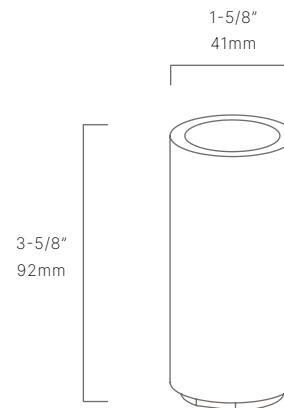

DIMENSIONS	W1-5/8" x L3-5/8"
VOLTAGE	12V
MATERIAL	Sch. 40 PVC & Brass

*For complete warranty terms, please visit: www.auroralight.com/warranty/

ACCESSORIES

SCE008

Side Conduit Entry Adapter

P. 760.931.2910